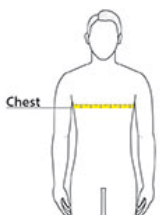

Sketches

front

back

SPEC SHEET + MEASUREMENTS

Gildan® Youth Ultra Cotton® 100% US Cotton T-Shirt.
2000B

PRODUCT MEASUREMENTS

	XS	S	M	L	XL
Chest	16	17	18	19	20
Sleeve Length	13 1/2	14 1/2	15 1/2	16 1/2	17 1/2
Body Length at Back	20 1/2	22	23 1/2	25	26 1/2

Chest: Measured across the chest one inch below armhole when laid flat.

Sleeve Length: Start at center of neck and measure down shoulder, down sleeve to hem.

Body Length at Back: Measured from high point shoulder to finished hem at back.

SIZE CHARTS

	XS	S	M	L	XL
Size	4	6/8	10/12	14/16	18/20

HOW TO MEASURE

CHEST

Measure under the arm and around the fullest part of the chest with arms down, keeping tape horizontal.

SPEC SHEET + MEASUREMENTS

Gildan® Youth Ultra Cotton® 100% US Cotton T-Shirt.
2000B